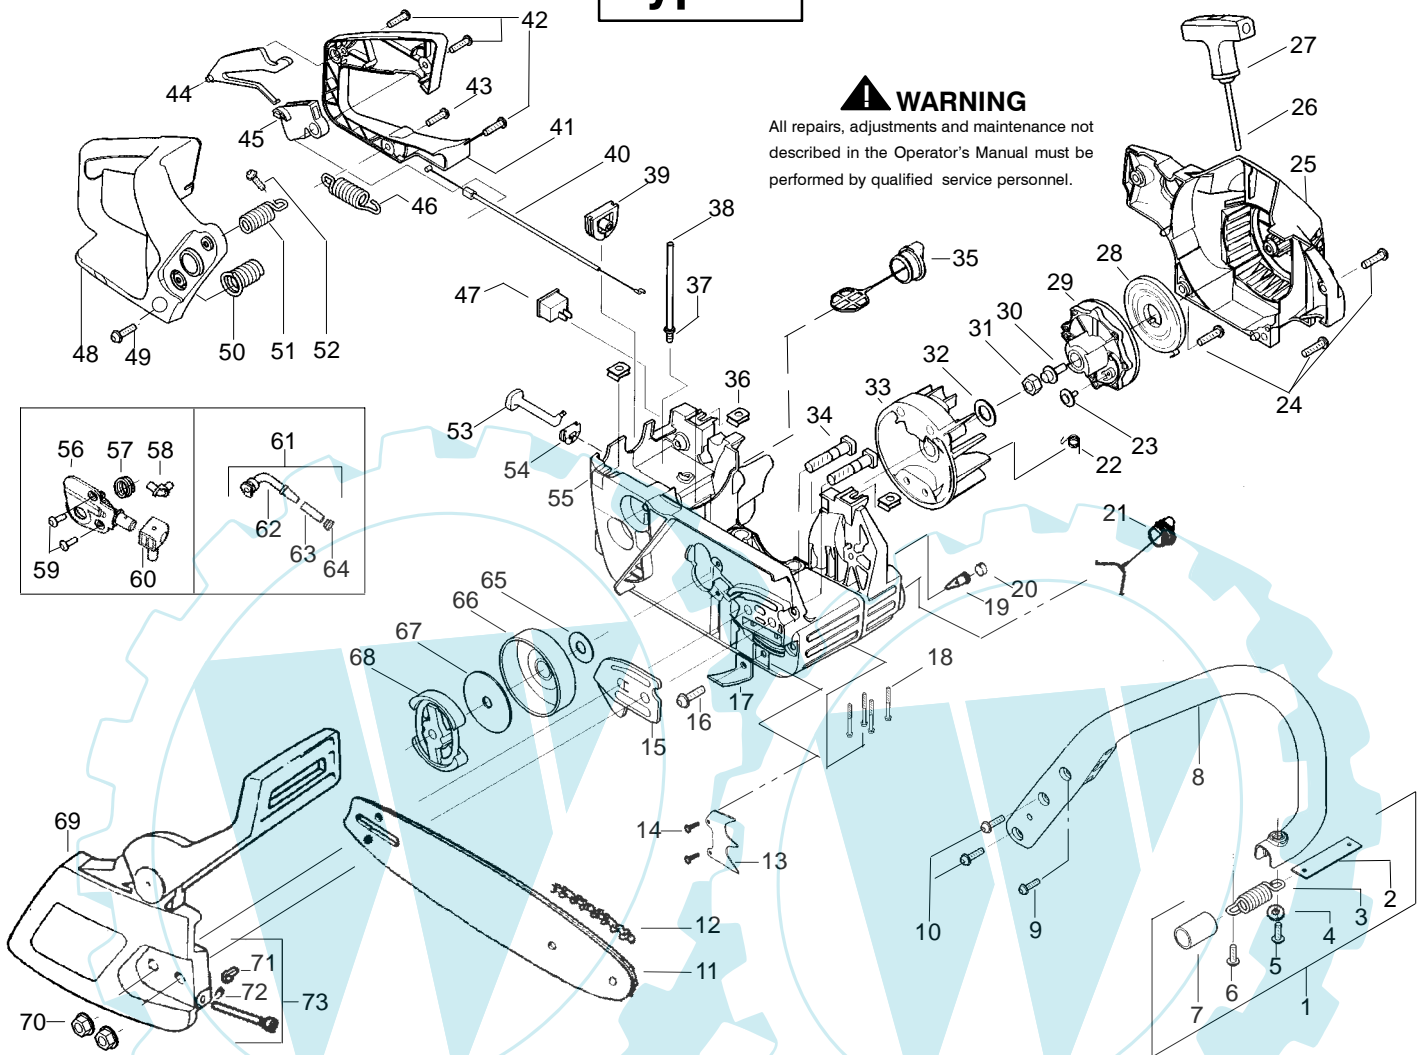

PARTS LIST NO. 530163182		turbo® silent	PARTS LIST	CHAIN SAW MODEL(S) Turbo Silent - 3536	
DATE 2/19/04	Replaces 163182 - 11/26/02			Note: Illustration may differ from actual model due to design changes	PAGE NO. 1

Type 1

⚠ WARNING

All repairs, adjustments and maintenance not described in the Operator's Manual must be performed by qualified service personnel.

Ref.	Part No.	Description	Ref.	Part No.	Description	Ref.	Part No.	Description
1.	530047963	Assy. - Isolator	27.	530056402	Handle - Starter	53.	530047605	Knob - Choke
2.	530047608	Strap - Limiter	28.	530027531	Spring - Recoil	54.	530049005	Grommet - Knob
3.	530042082	Spring - Isolator	29.	530037817	Pulley - Starter	55.	530056819	Assy - Chassis
4.	530015123	Washer	30.	530015920	Screw	56.	530071259	Kit - Oil Pump (Incls. 57,58,60)
5.	530016018	Screw	31.	530016134	Nut - Flywheel	57.	530037820	Gear - Worm Spring
6.	530015843	Screw	32.	530015127	Washer - Flywheel	58.	530049477	Elbow - Oil Pickup
7.	530036142	Sleeve - AV Spring	33.	530039209	Assy - Flywheel	59.	530016064	Screw
8.	530047583	Handle - Front	34.	530016133	Bolt - Bar	60.	530019206	Seal Block
9.	530015940	Screw	35.	530047192	Assy - Fuel Cap	61.	530047663	Assy - Oil Pickup (Incl. 62 - 64)
10.	530015814	Screw	36.	530015922	Nut - "U" - Type	62.	530038373	Pick - up Oiler
11.	952044368	Bar - 14"	37.	530023877	Fitting - fuel line	63.	530037821	Filter - Oil
12.	952051209	Chain 14"	38.	530069216	Kit - Fuel line (large)	64.	530030189	Plug - Oil Filter
13.	530014381	Kit - Assy Spike (incl.14)	39.	530047631	Grommet - Cable	65.	530015907	Washer - Thrust
14.	530015805	Screw	40.	530047602	Cable - Throttle	66.	530047061	Assy. - Clutch Drum w/bearing
15.	530038238	Plate - Bar Mounting	41.	530047581	Cover - Rear Handle	67.	530015611	Washer - Clutch
16.	530015814	Screw	42.	530015906	Screw	68.	530014949	Assy. Clutch
17.	530029850	Chain Catcher	43.	530015886	Screw	69.	530056823	Assy - Chain Brake
18.	530016132	Screw	44.	530036098	Lockout - Throttle	70.	530015917	Nut - Bar Mounting
19.	530026119	Check Valve	45.	530036097	Trigger - Throttle	71.	530015826	Pin - Retainer
20.	530038264	Plug - Bronze Vent	46.	530042082	Spring	72.	530038593	Retainer
21.	530010846	Assy - Oil Cap	47.	530069572	Kit - Switch	73.	530069611	Kit - Bar Adjust
22.	530023817	Spring - Starter Dog	48.	530047582	Handle - Rear			
23.	530016080	Screw	49.	530015814	Screw			
24.	530015892	Screw	50.	530053274	Assy. Isolator - lower			
25.	530056822	Housing - Fan	51.	530071385	Kit - Isolator (Upper)			
26.	530069232	Kit - Rope	52.	530015875	Screw			

✓ = NEW PART NUMBER FOR THIS IPL

* = REFER TO THE SERVICE REFERENCE INDICATED FOR MORE INFORMATION. (LOCATED AT END OF IPL)