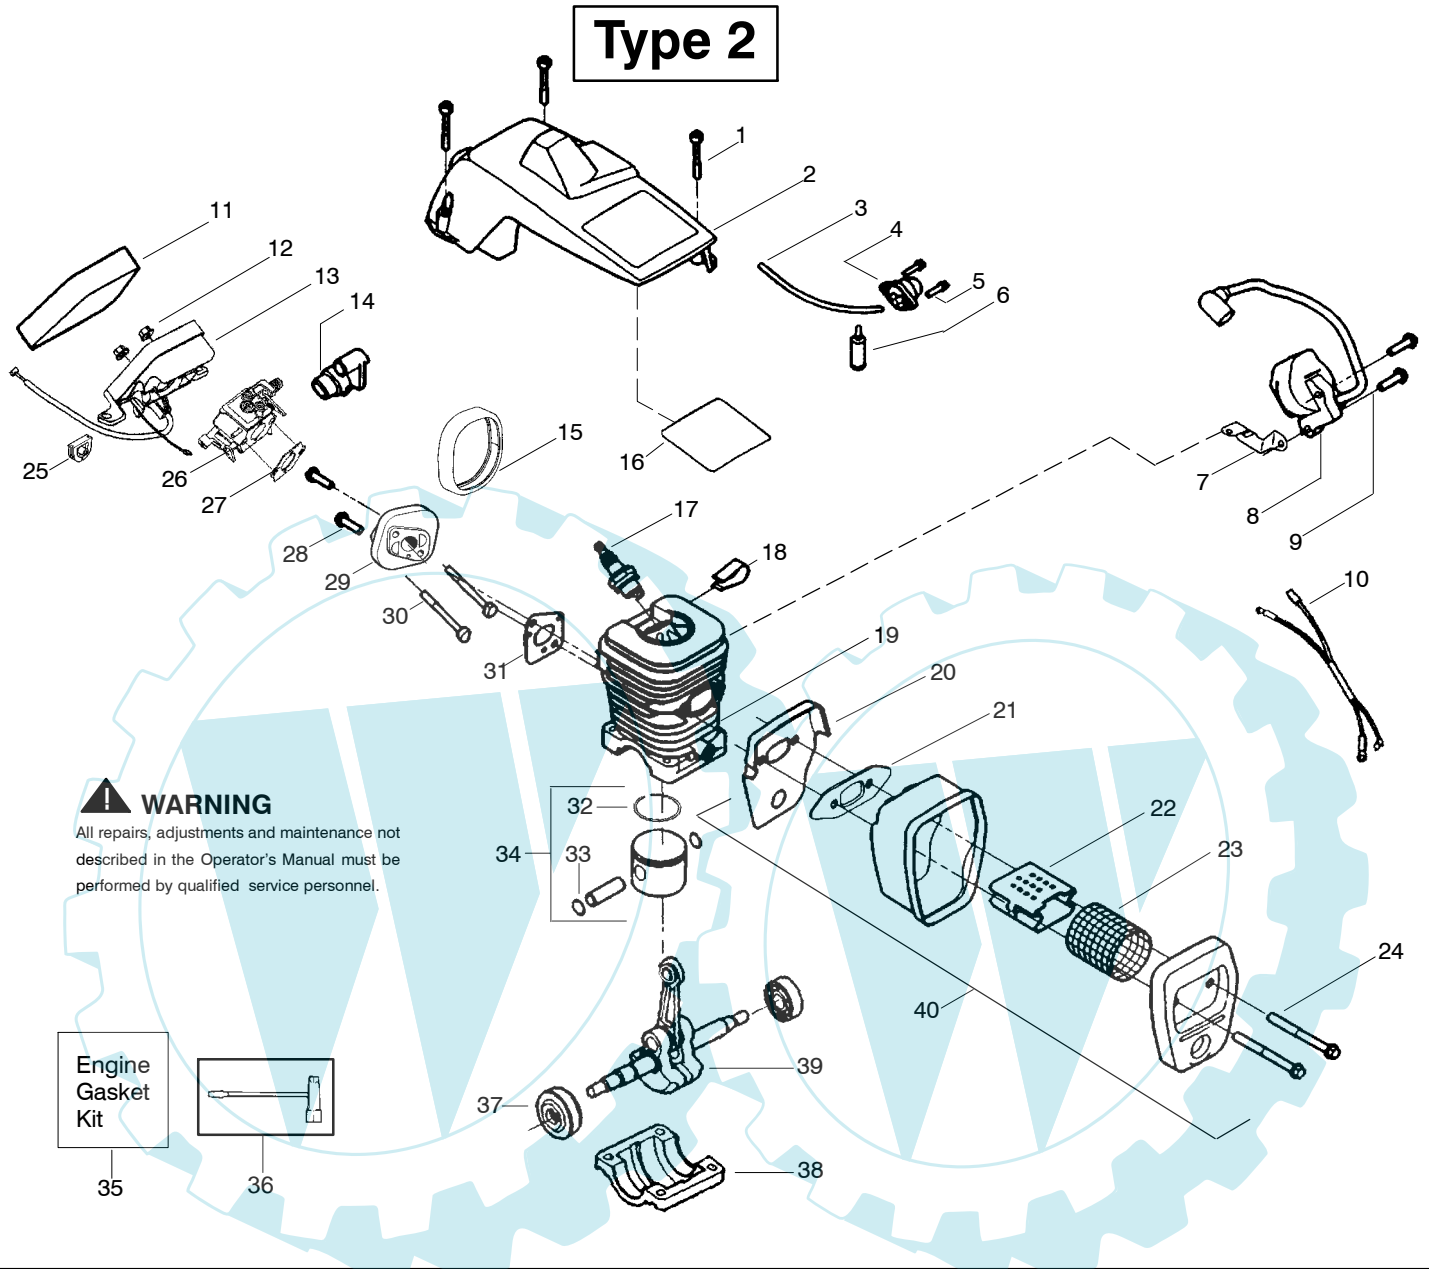

PARTS LIST NO. 530163182		turbo® silent	PARTS LIST	CHAIN SAW MODEL(s) Turbo Silent - 3536	
DATE 2/19/04	Replaces 163182 - 11/26/02			Note: Illustration may differ from actual model due to design changes	PAGE NO. 4

Type 2

WARNING
All repairs, adjustments and maintenance not described in the Operator's Manual must be performed by qualified service personnel.

Engine Gasket Kit
35 36

Ref.	Part No.	Description	Ref.	Part No.	Description	Ref.	Part No.	Description
1.	530016153	Screw	19.	530012550	Cylinder	34.	530071408	Kit-Piston (Incl. 32 & 33)
2.	530055638	Assy-Cylinder Shield (includes # 16)	20.	530049870	Backplate-Muffler	35.	530069608	Kit-Engine Gasket (Incl. 21, 27 & 31)
3.	530069247	Kit-Fuel Line (Small)	21.	530069608	Gasket-Muffler(kit)	36.	530031135	Bar Wrench
4.	530047213	Assy-Air Purge	22.	530037817	Diffuser-Muffler	37.	530056363	Assy-Seal & Bearing
5.	530015780	Screw	23.	530036103	Screen-Spark	38.	530037935	Cap-Crankcase
6.	530095646	Assy-Fuel Pick-up	24.	530016132	Bolt-Muffler	39.	530047062	Assy-Crankshaft
7.	530047442	Strap-Ground	25.	530047631	Grommet-Throttle Cable	40.	530047207	Assy-Muffler (Incl. 20-24)
8.	530039198	Ignition Module	26.	---	Kit-Carburetor			Not Shown
9.	530015814	Screw	↗	530071820	Zama (W-20)			
10. ↗	530057475	Assy-Wire Harness	↗	530071821	Walbro (WT-662)			
11.	530037793	Foam-Air Filter	27.	530069608	Gasket-Carb. (kit)			
12.	530016101	Nut	28.	530016386	Screw			
13. ↗	530057702	Assy-Air Box	29.	530049700	Carb. Adapter			
14.	530035526	Grommet-Carb Adjust	30.	530016187	Screw			Manuals
15.	530054144	Seal-Carb Adapter	31.	530069608	Gasket-Adaptor(kit)	↗	530164666	(Euro I)
16.	530055698	Reflector-Heat	32.	530038729	Ring-Piston	↗	530164663	(Euro II)
17.	952030150	Spark Plug (RCJ-7Y)	33.	530015697	Retainer-Piston Pin	↗	530164665	(Euro III)
18.	530016136	Clip-High Tension Lead				↗	530164664	(Euro IV)

↗ = NEW PART NUMBER FOR THIS IPL   * = REFER TO THE SERVICE REFERENCE INDICATED FOR MORE INFORMATION. (LOCATED AT END OF IPL)