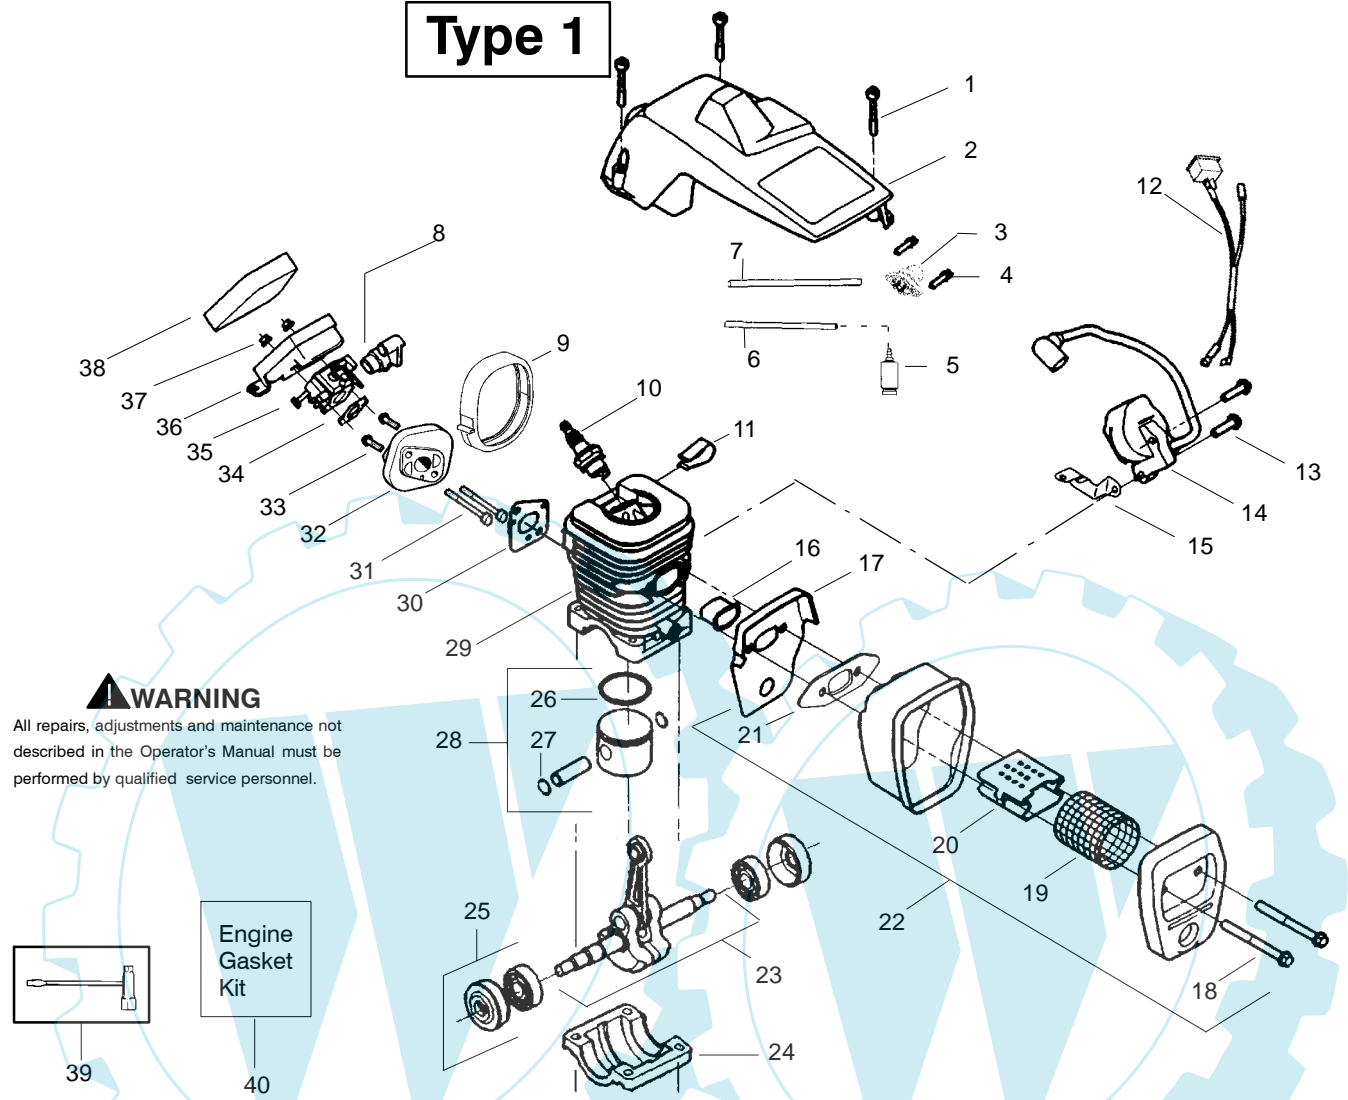

PARTS LIST NO. 530163182		turbo® silent	PARTS LIST	CHAIN SAW MODEL(s) Turbo Silent - 3536	
DATE 2/19/04	Replaces 163182 - 11/26/02			Note: Illustration may differ from actual model due to design changes	PAGE NO. 3

Type 1

WARNING

All repairs, adjustments and maintenance not described in the Operator's Manual must be performed by qualified service personnel.

Ref.	Part No.	Description	Ref.	Part No.	Description	Ref.	Part No.	Description
1.	530016153	Screw	19.	530036103	Screen-Spark	36.	530047604	Housing-Air Filter
2.	530071310	Shield-Cylinder	20.	530037813	Diffuser-Muffler	37.	530016101	Nut
3.	530047213	Assy-Air Purge	21.	530069608	Gasket-Muffler (kit)	38.	530037793	Air Filter - Foam
4.	530015780	Screw	22.	530047207	Assy-Muffler (Incl. 17-21)	39.	530031135	Wrench-Bar
5.	530095646	Assy-Fuel Pick-up	23.	530047062	Assy-Crankshaft	40.	530069608	Kit-Engine Gasket (incl. 34,30,21)
6.	530069247	Kit-Line Purge/Carb. (Small Dia)	24.	530037935	Cap-Crankcase			
7.	530069216	Kit-Line Purge/Tank (large line)	25.	530056363	Assy-Seal & Bearing			
8.	530035526	Grommet-Carb Adjust.	26.	530038729	Ring-Piston			
9.	530054144	Seal-Carb Adapter	27.	530015697	Retainer - Piston Pin			
10.	952030150	Spark Plug (RCJ-7Y)	28.	530071408	Kit-Piston - (incl. 26-27)			
11.	530016136	Clip-High Tension Lead	29.	530071412	Kit-Cylinder			
12.	530049117	Assy-Wire Harness (includes switch)	30.	530069608	Gasket-Carb.			Not Shown
13.	530015814	Screw	31.	530016187	Adapter (kit)			
14.	530039167	Module-Ignition	32.	530049700	Screw			
15.	530047442	Strap-Ground	33.	530016386	Carb. Adapter	✓	530164453	Manual - (Euro I)
16.	530037652	Insulator-Heat	34.	530069608	Screw	✓	530164450	Manual - (Euro II)
17.	530049870	Back Plate-Muffler	35.	---	Carb. Gasket (kit)	✓	530164452	Manual - (Euro III)
18.	530016132	Screw		530069722	Kit-Carburetor (WT-391)	✓	530164451	Manual - (Euro IV)
				530071621	(WT-625)			

✓ = NEW PART NUMBER FOR THIS IPL

★ = REFER TO THE SERVICE REFERENCE INDICATED FOR MORE INFORMATION. (LOCATED AT END OF IPL)