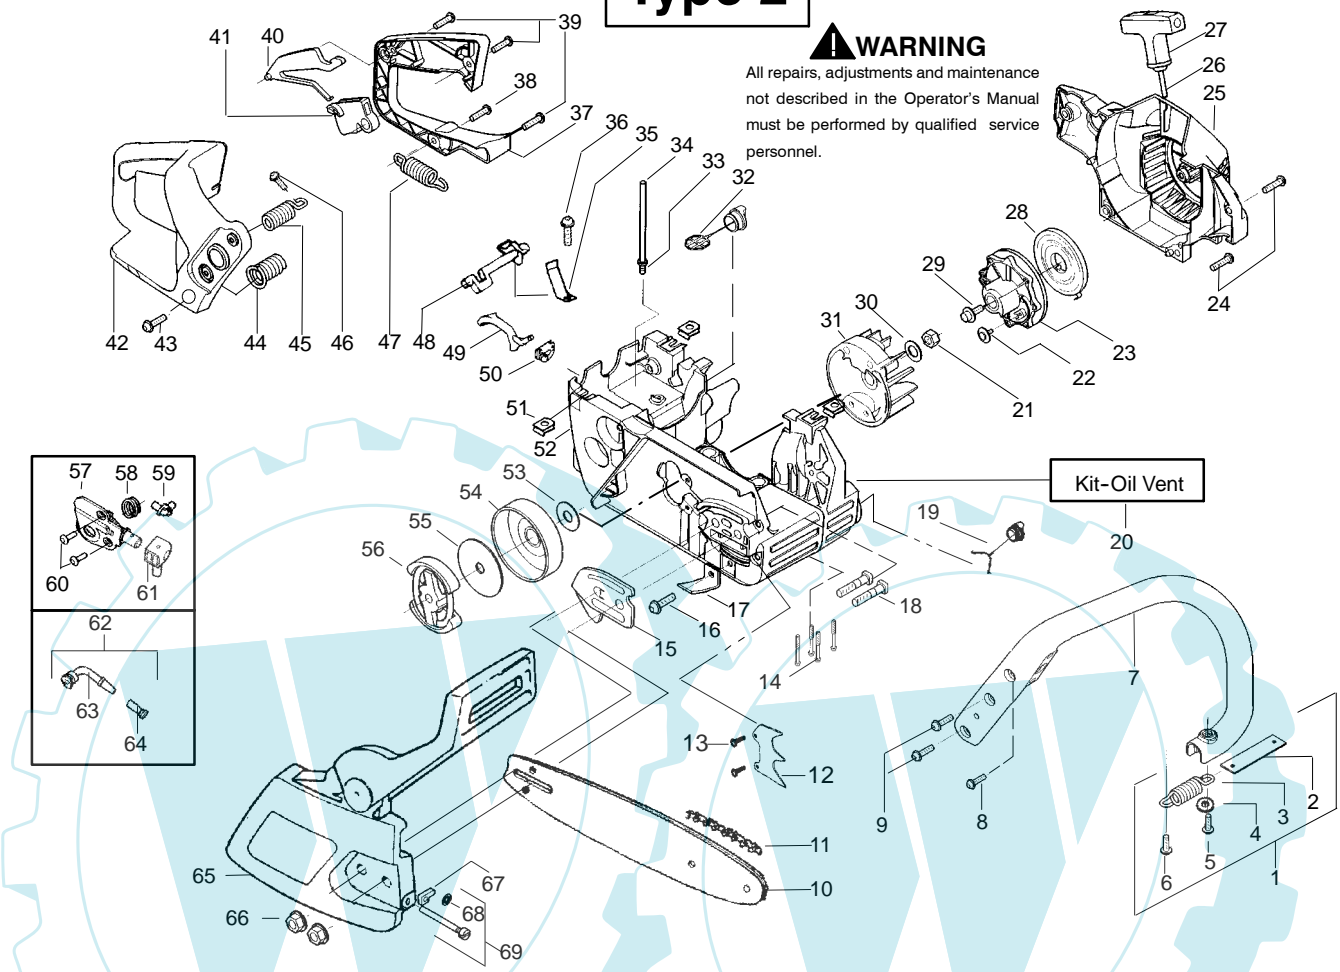

PARTS LIST NO. 530163182		turbo® silent	PARTS LIST	CHAIN SAW MODEL(s) Turbo Silent - 3536	
DATE 2/19/04	Replaces 163182 - 11/26/02			Note: Illustration may differ from actual model due to design changes	PAGE NO. 2

Type 2

WARNING
All repairs, adjustments and maintenance not described in the Operator's Manual must be performed by qualified service personnel.

Ref.	Part No.	Description	Ref.	Part No.	Description	Ref.	Part No.	Description
1.	530047963	Assy.-Isolator	29.	530015920	Screw	54.	530047061	Assy.-Clutch Drum w/bearing
2.	530047608	Limiter Strap	30.	530015127	Washer-Flywheel	55.	530015611	Washer-Clutch
3.	530042082	Spring-Isolator	31.	530039187	Assy-Flywheel	56.	530014949	Assy. Clutch
4.	530015158	Washer	32.	530047192	Assy-Fuel Cap	57.	530071259	Kit - Oil Pump (incl. 58,59,61)
5.	530016018	Screw	33.	530023877	Fitting-fuel line	58.	530037820	Gear-Worm Spring
6.	530015843	Screw	34.	530069216	Kit-Fuel line (large)	59.	530049477	Elbow-Oil Pickup
7.	530047583	Front Handle	35.	530016149	Spring-Switch	60.	530016064	Screw
8.	530015940	Screw	36.	530015775	Screw	61.	530019206	Seal Block
9.	530015814	Screw	37.	530047581	Cover-Rear Handle	62.	530047663	Assy-Oil Pick-up (Incl. 63,64)
10.	952044368	Bar - 14"	38.	530015886	Screw	63.	530038373	Pick-up Oiler
11.	952051209	Chain - 14"	39.	530015906	Screw	64.	530056533	Filter-Oil
12.	530014381	Kit-Spike (Incl. 13)	40.	530036098	Throttle Lockout	65.	530056823	Assy.-Chain Brake
13.	530015805	Screw	41.	530036097	Trigger-Throttle	66.	530015917	Nut-Bar Mounting
14.	530016132	Screw	42.	530047582	Handle - Rear	67.	530015826	Pin-Bar Adjust
15.	530038238	Plate-Bar Mount.	43.	530015814	Screw	68.	530038593	Retainer
16.	530015814	Screw	44.	530053274	Assy Isolator-lower	69.	530069611	Kit-Bar Adjusting (incl. # 67,68)
17.	530029850	Chain Catcher	45.	530071385	Kit-Isolator (Upper)			
18.	530016133	Bolt-Bar	46.	530015875	Screw			
19.	530010846	Assy-Oil Cap	47.	530042082	Spring-Isolator			
20.	530071666	Kit-Oil Vent	48.	530057473	Lever-Switch			
21.	530016134	Nut-Flywheel	49.	530057474	Lever-Choke			
22.	530016080	Screw	50.	530049005	Grommet-Knob			
23.	530037817	Starter Pulley	51.	530015922	Nut-"U"-Type			
24.	530015892	Screw	52.	530058721	Kit-Chassis Assy. fuel lines and caps)			
25.	530056822	Housing-Fan	53.	530015907	Washer-Thrust			
26.	530069232	Kit - Rope						
27.	530056402	Handle-Starter						
28.	530027531	Spring-Recoil						

✓ = NEW PART NUMBER FOR THIS IPL

* = REFER TO THE SERVICE REFERENCE INDICATED FOR MORE INFORMATION. (LOCATED AT END OF IPL)