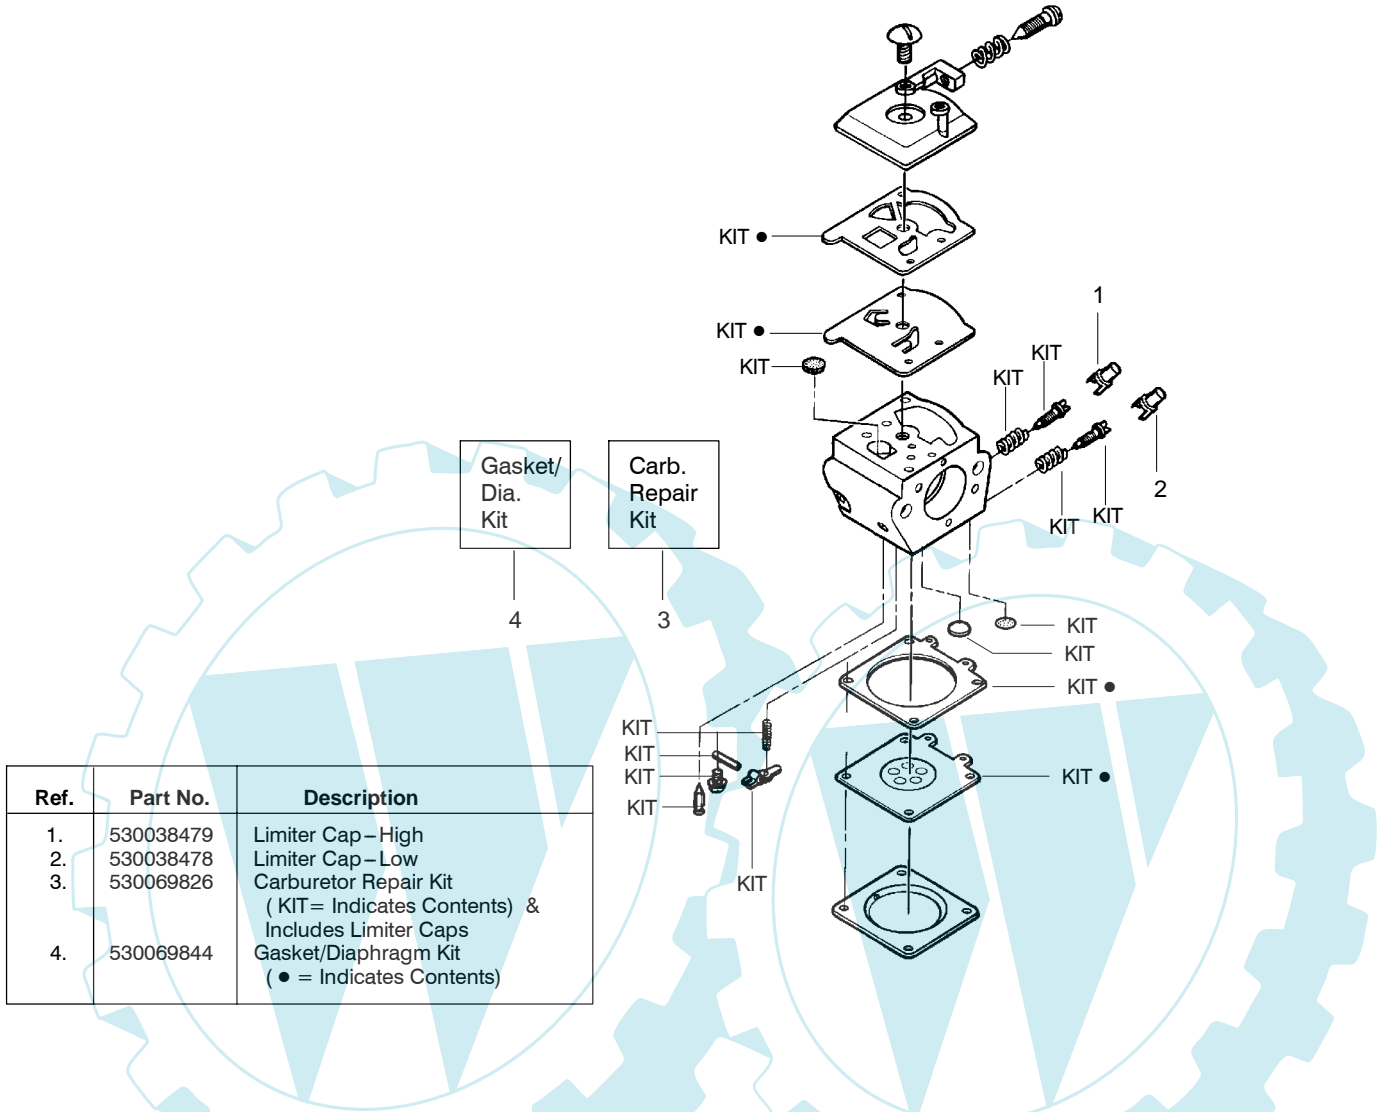

PARTS LIST NO. 530163182		turbo® silent	PARTS LIST	CHAIN SAW MODEL(s) Turbo Silent - 3536	
DATE 2/19/04	Replaces 163182 - 11/26/02			Note: Illustration may differ from actual model due to design changes	PAGE NO. 5

Carburetor Assembly – WT-391 – #530069722

Ref.	Part No.	Description
1.	530038479	Limiter Cap–High
2.	530038478	Limiter Cap–Low
3.	530069826	Carburetor Repair Kit (KIT= Indicates Contents) & Includes Limiter Caps
4.	530069844	Gasket/Diaphragm Kit (● = Indicates Contents)

Kit - Carburetor Assembly No. 530071621 - WT-625
Kit - Carburetor Assembly No. 530071820 - W-20
Kit - Carburetor Assembly No. 530071821 - WT-662

Note: No Repair kits are available for these carburetors